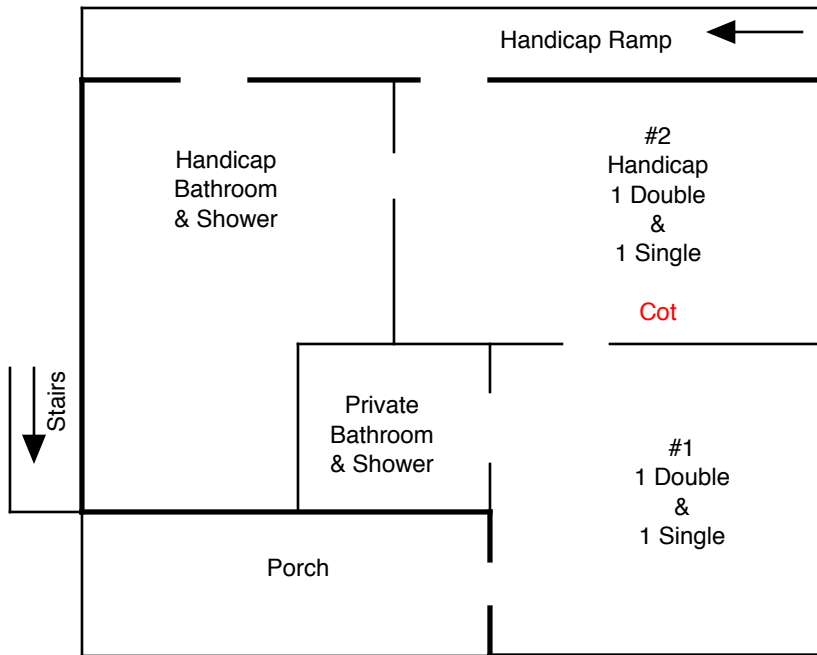

WASHINGTON

LOWER LEVEL

Cots can be added if needed to rooms below in red

UPPER LEVEL