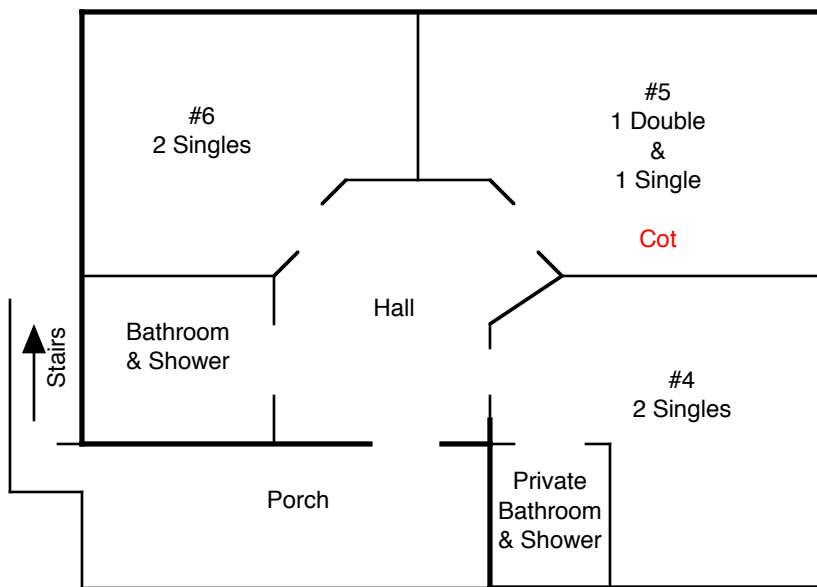

WASHINGTON

LOWER LEVEL

Cots can be added if needed to rooms below in red

UPPER LEVEL