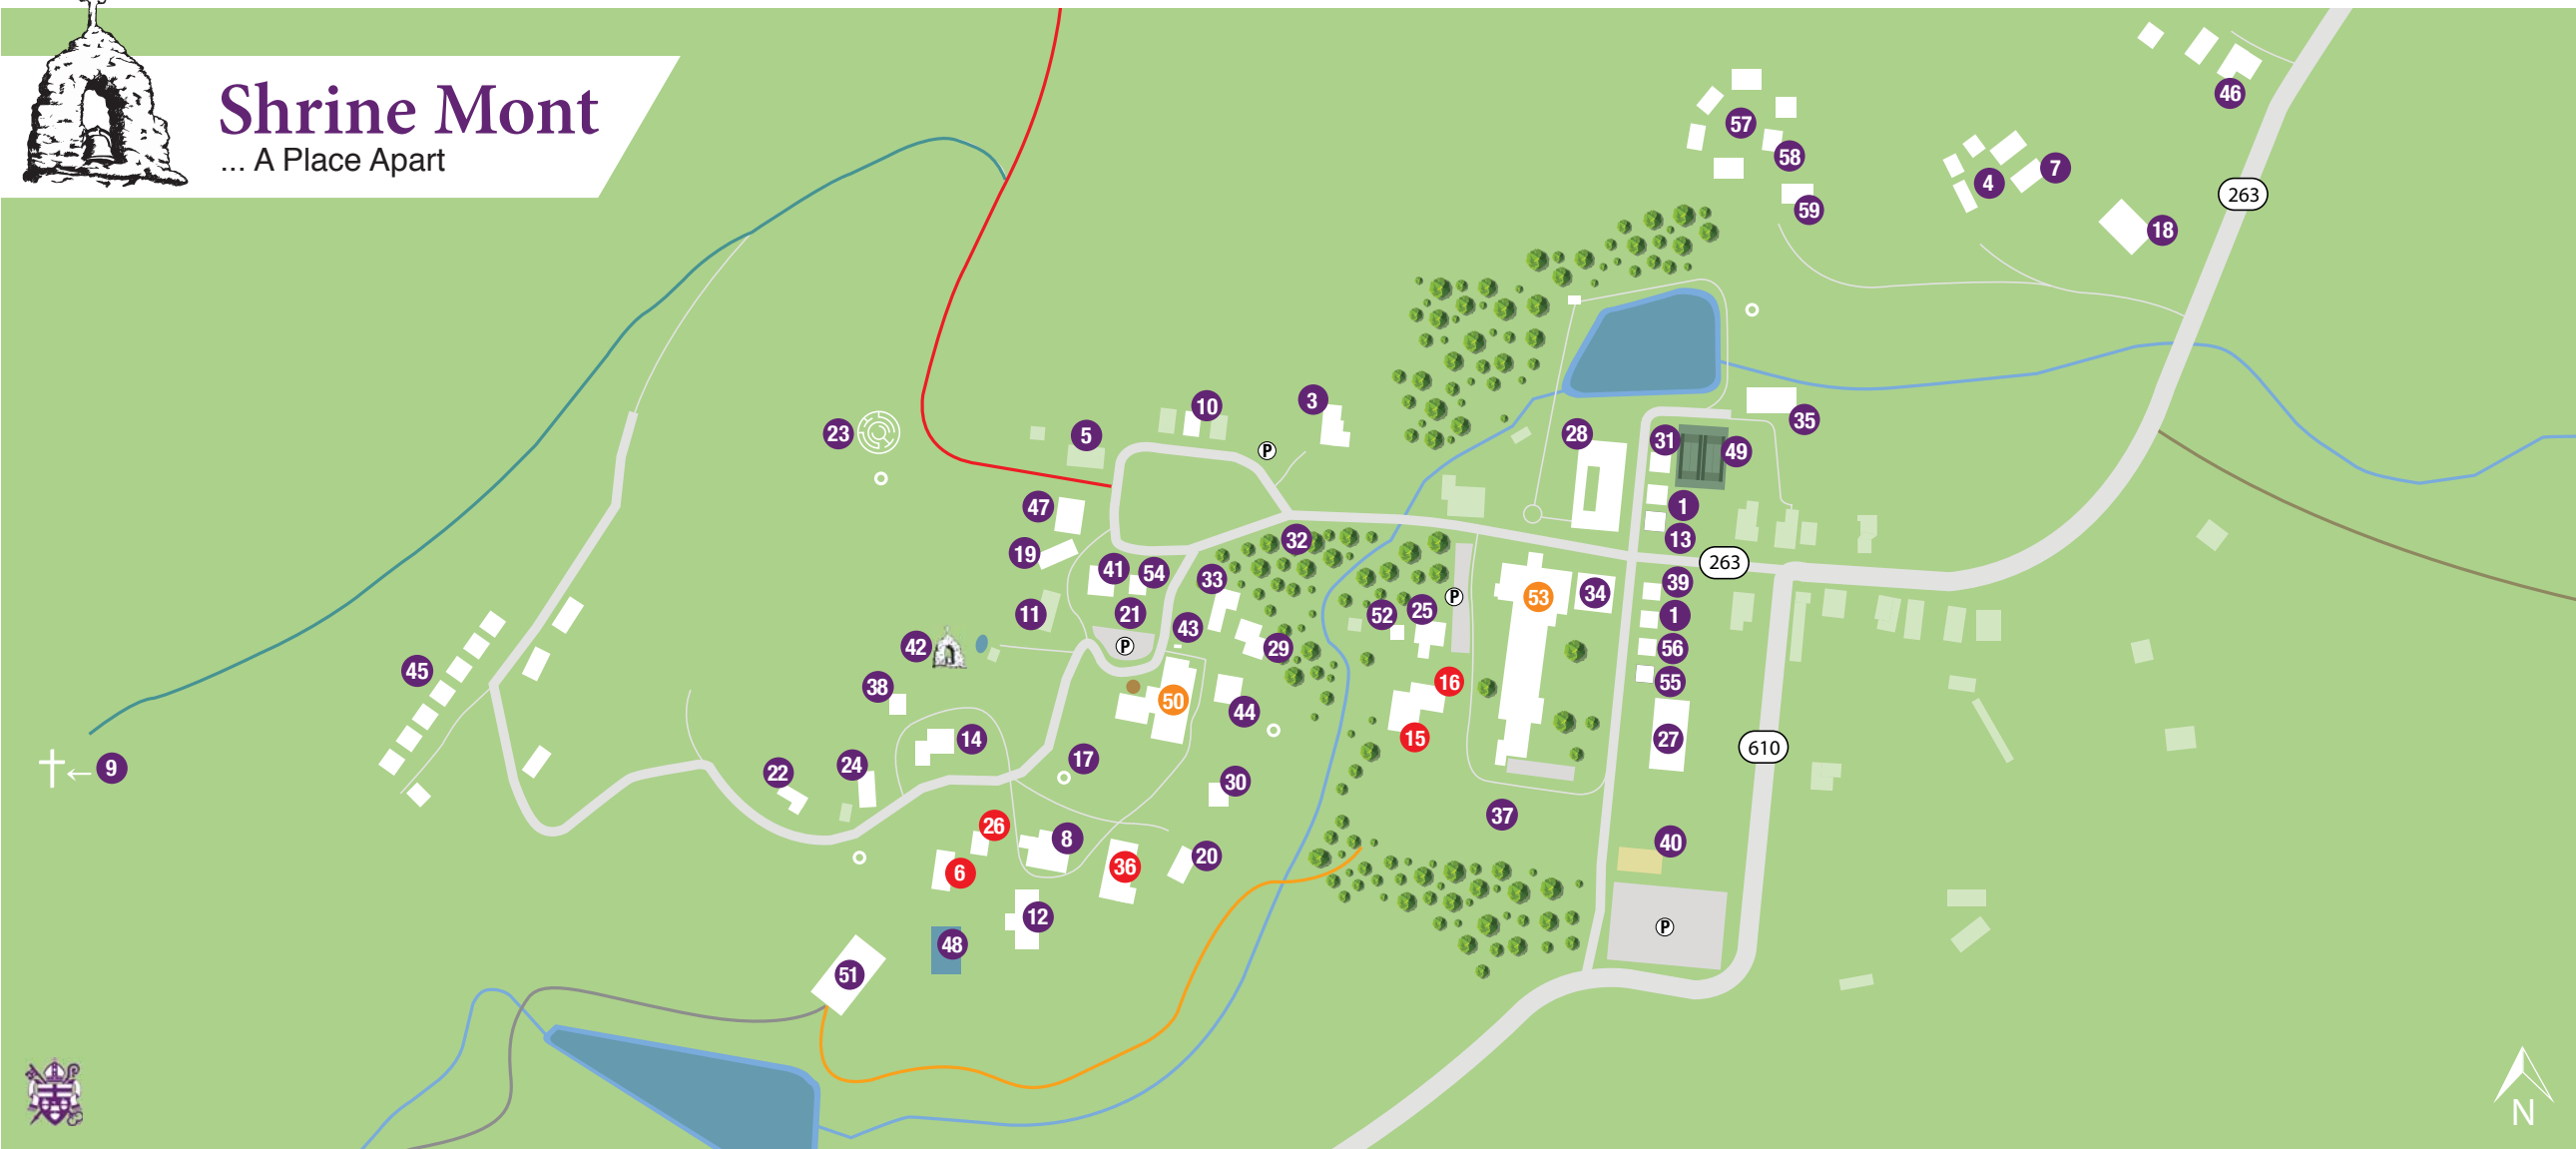

Shrine Mont

... A Place Apart

BUILDINGS

● Meeting Space ● Dining Space

- | | | | | |
|--|----------------------|------------------------|-------------------------|---------------------------------|
| 1. Alexandria House | 12. Dormitory | 24. Laundry | 36. Rec Hall | 48. Swimming Pool |
| 2. Arlington House | 13. Fairfax House | 25. Lexington Cottage | 37. Recreational Field | 49. Tennis Courts |
| 3. Atkeson Cottage | 14. Gibson Cottage | 26. Lloyd Hall | 38. Rectory | 50. Tucker Hall, Tucker Lodge |
| 4. Bear Wallow Camp | 15. Hall House A | 27. Lower Pavilion | 39. Richmond House | Brown Hall, Art Hall, Bird Cage |
| 5. Bishop's Residence | 16. Hall House B | 28. Maryland House | 40. Sand Volleyball | 51. Upper Pavilion |
| 6. Chilton Hall | 17. Hazel's Hearth | 29. Meade Cottage | 41. Scott Cottage | 52. Vienna House |
| 7. Churchill Staff House | 18. Happy Pavilion | 30. Miller Cottage | 42. Shrine | 53. Virginia House |
| 8. Crenshaw Lodge | 19. Harrison Cottage | 31. Norfolk House | 43. Shuffle Board | 54. Warner Cottage |
| 9. Cross | 20. Hillside Cottage | 32. Orkney Spring | 44. St. Andrews Cottage | 55. Washington House |
| 10. Derossi Cottage | 21. Horse Shoe | 33. Peterkin Cottage | 45. St. George's Camp | 56. Williamsburg House |
| 11. Director's Residence
(Woodward House) | 22. Infirmary | 34. Pennsylvania House | 46. Stidley Cottage | 57. Woodward Camp |
| | 23. Labyrinth | 35. Portlock Cottage | 47. Stribling Cottage | 58. Woodward Director's Cabin |
| | | | | 59. Woodward Staff House |

KEY

- Ⓟ Preferred parking
- ⦿ Fire Ring

TRAILS

- **Backside Trail** | 0.3 Miles | Easy
- **Cross Trail** | 0.7 Miles | Moderate
- **North Link** | 0.5 miles | Easy
- **South Link** | 0.4 miles | Easy
- **Happy Valley Road** | 4.1 miles | Moderate

* All available trails are on the back